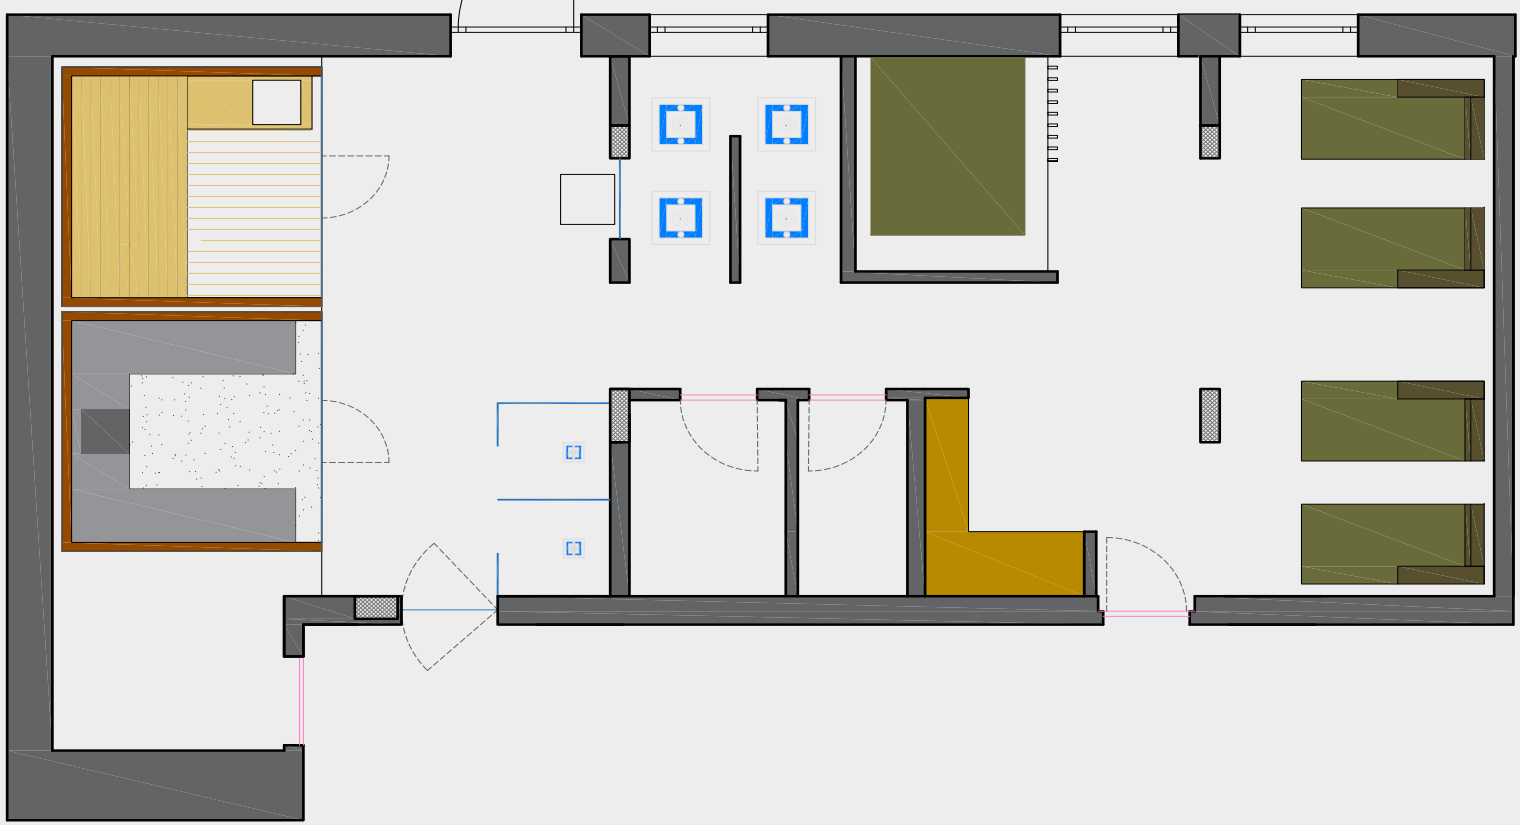

02

LIBERI DALLE FORME
FREE FROM FORMS

CREIAMO IL TUO BENESSERE
WE CREATE YOUR WELLNESS

LOID SRL

HEADQUARTER / INNOVALAB

Via Abetone, 23

38068 Rovereto (TN) - ITALY

PI. 02712200225